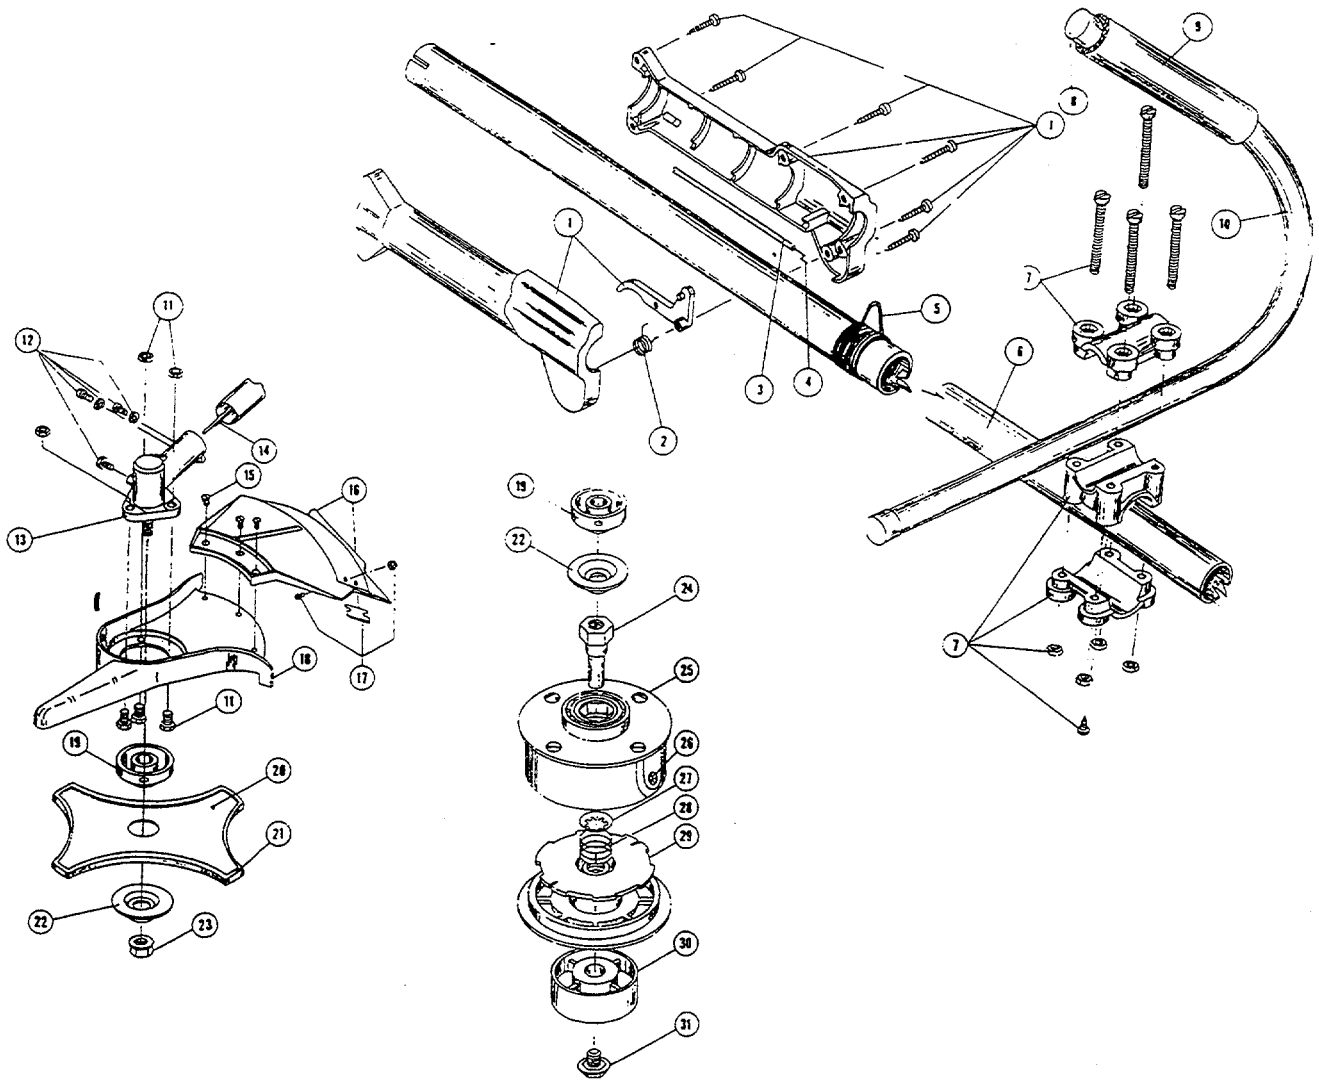

# ENGINE PARTS - IDC 580-2

Item	Part No.	Description
1	683414	Carburetor/Air Cleaner Cover Assembly (includes items 2 and 3)
2	682052	Choke Knob Assembly
3	610312	Air Cleaner Filter
4	682505	Carburetor Mounting Screw Assembly
5	682048	Throttle Adjustment Assembly (Walbro)
6	147640	Throttle Adjustment Assembly (Tillotson)
7	147602	Carburetor Assembly
8	610675	Carburetor Gasket (10 pack)
9	180033	Carburetor Mount Assembly
10	147573	Reed Assembly
11	683974	Primer and Hose Assembly
12	612134	Rear Mounting Pad
13	180022	Power Shaft Assembly
14	612115	Carburetor Mount Gasket (10 pack)
15	147015	Crankcase
16	682041	Inner Bearing Assembly
17	610309	Seal
18	610308	Outer Bearing Assembly
19	682040	Snap Ring Assembly
20	682039	Fuel Line Assembly
21	147290	Return Line Assembly
22	180000	Fuel Cap Assembly
23	147580	Fuel Tank Assembly (includes items 19-21)
24	145308	Front Mounting Pad
25	153520	Shroud Assembly
26	683078	Shroud Extension and Stand
27	153624	Flywheel Assembly
28	145918	Spacer
29	683856	Recoil Pulley Assembly
30	613102	Recoil Spring
31	153644	Pulley Retainer Ring
32	611061	Rope Guide
33	180035	Switch Assembly
34	610300	Pull Handle
35	613103	Rope

# BOOM & TRIMMER PARTS - IDC 580-2

Item	Part No.	Description
1	180017	Throttle Housing and Trigger Assembly
2	610314	Throttle Trigger Spring
3	180021	Throttle Cable Housing
4	180127	Throttle Cable
5	610327	Shoulder Strap Clamp
6	147486	Drive Shaft Housing Assembly
7	683295	Handle Bracket Assembly
8	612021	Tube Closure
9	612831	Grip
10	683870	J-Handle Assembly (includes items 8 and 9)
11	147539	Guard Mount Screws
12	147677	Mounting Hardware and Grease Plug Set
13	147488	Gear Box Assembly (includes items 12, 19, 22, 23)
14	147542	Flexible Drive Shaft
15	683304	Guard Mounting Screws
16	683299	Guard and Blade Assembly
17	682061	Blade Assembly
18	147492	Guard Mount
19	147489	Blade Driver
20	145873	Blade
21	147670	Blade Tooth Cover
22	147490	Lower Retaining Washer