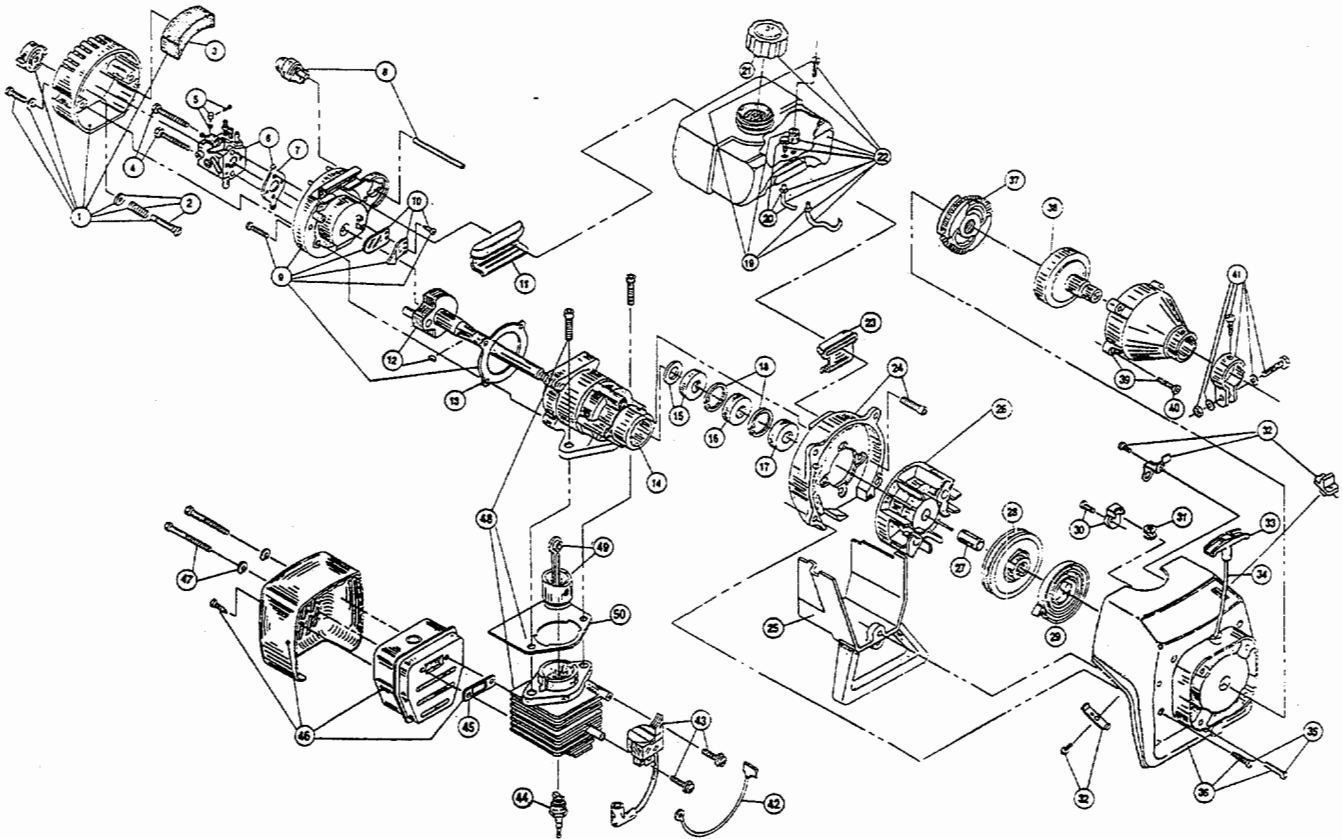

# ENGINE PARTS - IDC 580-2

Item	Part No.	Description
1	683414	Carburetor/Air Cleaner Cover Assembly (includes items 2 and 3)
2	682052	Choke Knob Assembly
3	610312	Air Cleaner Filter
4	682505	Carburetor Mounting Screw Assembly
5	682048	Throttle Adjustment Assembly (Walbro)
6	147640	Throttle Adjustment Assembly (Tillotson)
7	147602	Carburetor Assembly
8	610675	Carburetor Gasket (10 pack)
9	180033	Carburetor Mount Assembly
10	147573	Reed Assembly
11	683974	Primer and Hose Assembly
12	612134	Rear Mounting Pad
13	180022	Power Shaft Assembly
14	612115	Carburetor Mount Gasket (10 pack)
15	147015	Crankcase
16	682041	Inner Bearing Assembly
17	610309	Seal
18	610308	Outer Bearing Assembly
19	682040	Snap Ring Assembly
20	682039	Fuel Line Assembly
21	147290	Return Line Assembly
22	180000	Fuel Cap Assembly
23	147580	Fuel Tank Assembly (includes items 19-21)
24	145308	Front Mounting Pad
25	153520	Shroud Assembly
26	683078	Shroud Extension and Stand
27	153624	Flywheel Assembly
28	145918	Spacer
29	683856	Recoil Pulley Assembly
30	613102	Recoil Spring
31	153644	Pulley Retainer Ring
32	611061	Rope Guide
33	180035	Switch Assembly
34	610300	Pull Handle
35	613103	Rope

# BOOM & TRIMMER PARTS - IDC 580-2

Item	Part No.	Description
1	180017	Throttle Housing and Trigger Assembly
2	610314	Throttle Trigger Spring
3	180021	Throttle Cable Housing
4	180127	Throttle Cable
5	610327	Shoulder Strap Clamp
6	147486	Drive Shaft Housing Assembly
7	683295	Handle Bracket Assembly
8	612021	Tube Closure
9	612831	Grip
10	683870	J-Handle Assembly (includes items 8 and 9)
11	147539	Guard Mount Screws
12	147677	Mounting Hardware and Grease Plug Set
13	147488	Gear Box Assembly (includes items 12, 19, 22, 23)
14	147542	Flexible Drive Shaft
15	683304	Guard Mounting Screws
16	683299	Guard and Blade Assembly
17	682061	Blade Assembly
18	147492	Guard Mount
19	147489	Blade Driver
20	145873	Blade
21	147670	Blade Tooth Cover
22	147490	Lower Retaining Washer